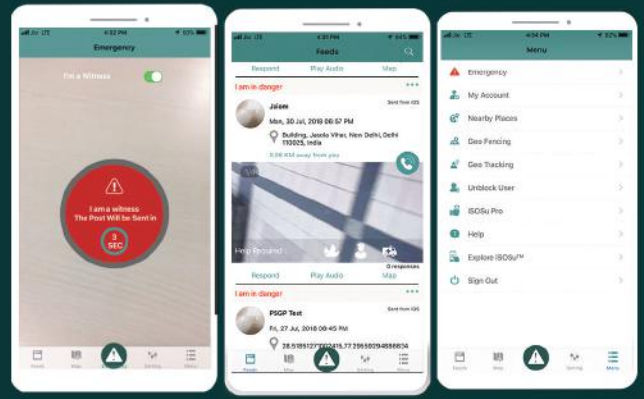

Fully Functional video wall with:

- Dynamic map view with instant alert on emergency
- Detail stats location wise
- Dynamic real-time heat map marks safe vs vulnerable zones
- Broadcast messages to select users directly from control room
- List of emergency users with visual alert
- Tamper proof transaction log capturing every activity at control room
- Fast and easy feature to share all details with law enforcement
- SHA 256 encryption of all personal data protects privacy of emergency users

Control Room captures:

- Pictures, video & audio recordings of crime scene
- Securely receive victim's mobility details, IMEI, service provider, cell no., lat/long, speed and more
- Details of nearby users with option to call, send SMS, notification
- Detail of nearby hospitals, police and fire stations with option to make calls, navigation support
- Detail of calls made to and from victim's mobile post emergency (option with android phones only)
- Detail map view of realtime victim's location starting from emergency (continuous tracking)

CLICK to activate

SHAKE to activate

REPORT SEXUAL HARASSMENT IN STEALTH MODE

GEO-FENCE

REPORT GERIATRIC EMERGENCY

REPORT MEDICAL EMERGENCY

REPORT ACCIDENT

REPORT PHYSICAL ABUSE

REPORT TERROR ACT & HOSTAGE

USER FRIENDLY iSOSu[®] SAFETY APP

AUTOMATED FEED

Generates and sends emergency message to control room within seconds from activation

SILENT ACTIVATION

Triggers emergency by shaking phone or pressing icon from locked screen & more