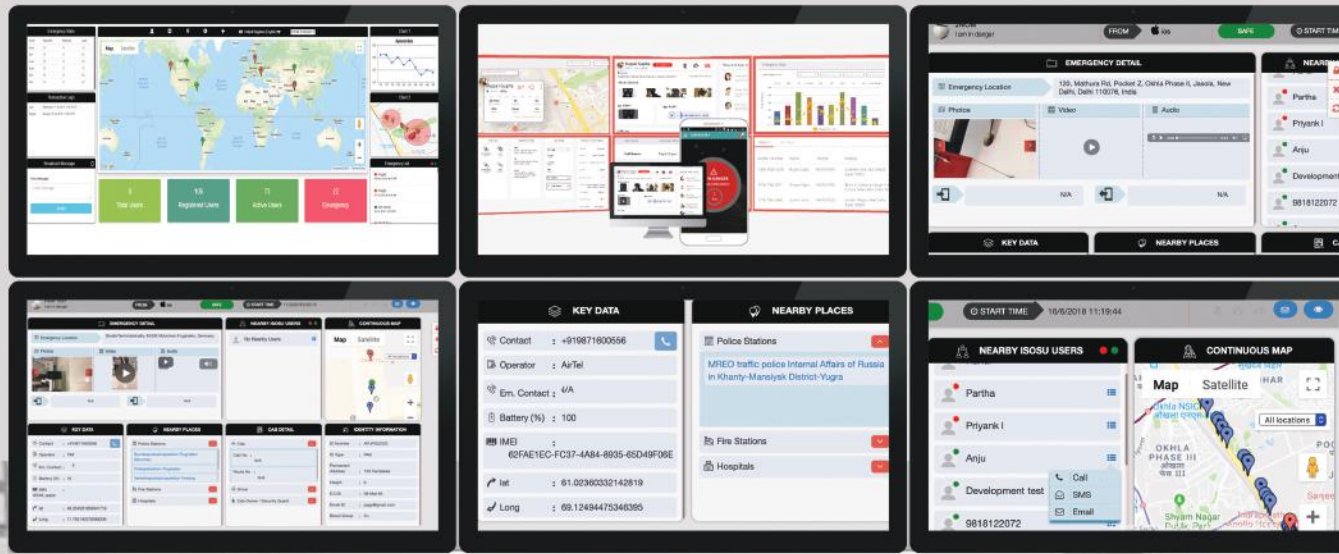

Employers & city administrators concerned about safety of employees & citizens

*Rely on **intuitive, powerful** and **scalable***

iSOSu[®] Enterprise 'Command & Control'

iSOSu[®]

SECURE - FAST - INFORMED

State-of-the-art and Smart Command & Control Center enables Emergency Response Teams (ERT) / Law Enforcement Agencies to act promptly & efficiently

Fully Functional video wall with:

- Dynamic map view with instant alert on emergency
- Detail stats location wise
- Dynamic real-time heat map marks safe vs vulnerable zones
- Broadcast messages to select users directly from control room
- List of emergency users with visual alert
- Tamper proof transaction log capturing every activity at control room
- Fast and easy feature to share all details with law enforcement
- SHA 256 encryption of all personal data protects privacy of emergency users

Control Room captures:

- Pictures, video & audio recordings of crime scene
- Securely receive victim's mobility details, IMEI, service provider, cell no., lat/long, speed and more
- Details of nearby users with option to call, send SMS, notification
- Detail of nearby hospitals, police and fire stations with option to make calls, navigation support
- Detail of calls made to and from victim's mobile post emergency (option with android phones only)
- Detail map view of realtime victim's location starting from emergency (continuous tracking)

GEO FENCE

Set safe zones with geo-fence to send alerts as user moves away from safe zone

NEAR BY PLACES

Fast and accurate search with option to call & navigate to nearest hospital, pharma, doctor

CRITICAL INFO