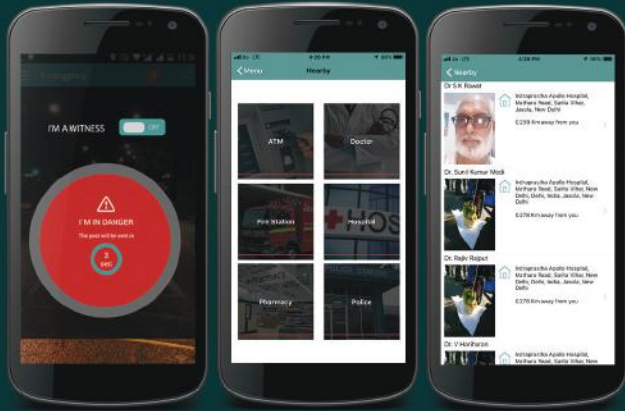

Fully Functional video wall with:

- Dynamic map view with instant alert on emergency
- Detail stats location wise
- Dynamic real-time heat map marks safe vs vulnerable zones
- Broadcast messages to select users directly from control room
- List of emergency users with visual alert
- Tamper proof transaction log capturing every activity at control room
- Fast and easy feature to share all details with law enforcement
- SHA 256 encryption of all personal data protects privacy of emergency users

Control Room captures:

- Pictures, video & audio recordings of crime scene
- Securely receive victim's mobility details, IMEI, service provider, cell no., lat/long, speed and more
- Details of nearby users with option to call, send SMS, notification
- Detail of nearby hospitals, police and fire stations with option to make calls, navigation support
- Detail of calls made to and from victim's mobile post emergency (option with android phones only)
- Detail map view of realtime victim's location starting from emergency (continuous tracking)

REPORT TERROR ACT & HOSTAGE

USER FRIENDLY iSOSu[®] SAFETY APP

AUTOMATED FEED

Generates and sends emergency message to control room within seconds from activation

SILENT ACTIVATION

Triggers emergency by shaking phone or pressing icon from locked screen & more

GEO FENCE

Set safe zones with geo-fence to send alerts as user moves away from safe zone

NEAR BY PLACES

Fast and accurate search with option to call & navigate to nearest hospital, pharma, doctor

CRITICAL INFO